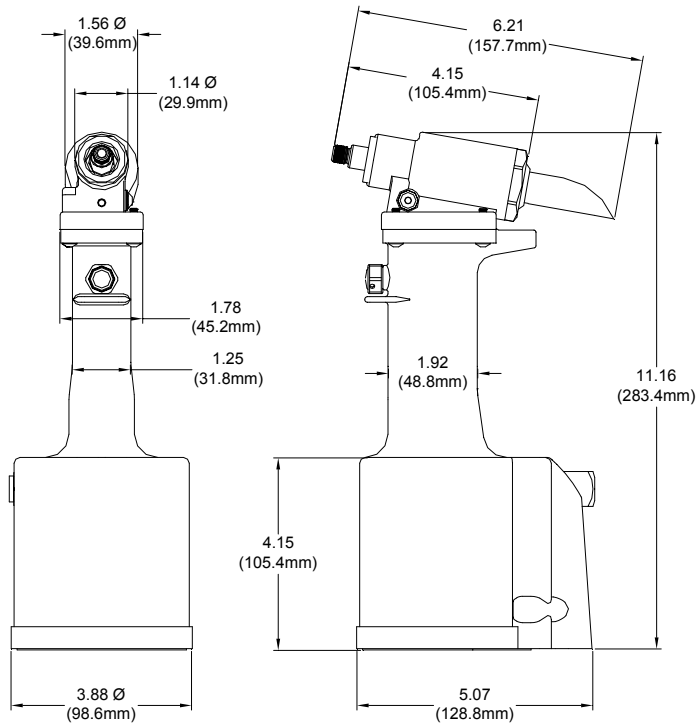

Cherrymax, Allmax, Huckmax NAS9301-9312, M7885 BACR15FP/FR & BACR15GF/GK	DIA.	NOSE ASSEMBLIES		
		STRAIGHT	RIGHT ANGLE	OFFSET
	1/8"	456MAX-701-17 (PULLS ALL 3)	456MAX-753A-54RA (PULLS ALL 3)	456MAX-704-43OS (PULLS ALL 3)
	5/32"			
	3/16"			

STRAIGHT

RIGHT ANGLE

OFFSET