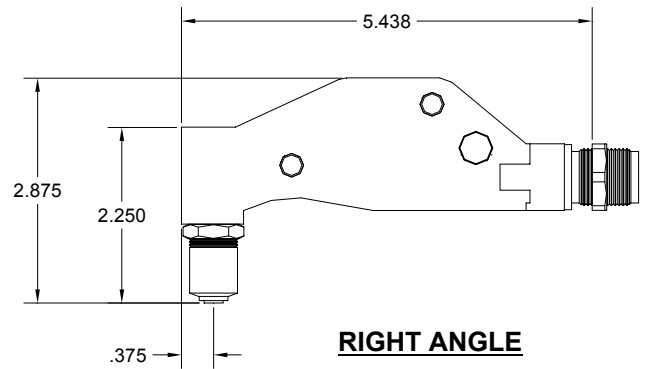

Cherrymax, Allmax, Huckmax NAS9301-9312, M7885 BACR15FP/FR & BACR15GF/GK	DIA.	NOSE ASSEMBLIES		
		STRAIGHT	RIGHT ANGLE	OFFSET
	1/8"	456MAX-701-17 (PULLS ALL 3)	456MAX-753A-54RA (PULLS ALL 3)	456MAX-704-43OS (PULLS ALL 3)
	5/32"			
	3/16"			

STRAIGHT

RIGHT ANGLE

OFFSET