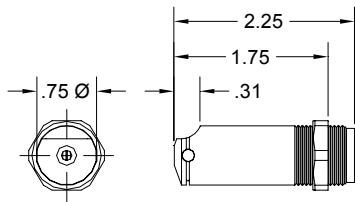

Cherrymax, Allmax, Huckmax NAS9301-9312, M7885 BACR15FP/FR & BACR15GF/GK	DIA.	NOSE ASSEMBLIES		
		STRAIGHT	RIGHT ANGLE	OFFSET
	1/8"	456MAX-701-17 (PULLS ALL 3)	456MAX-753A-54RA (PULLS ALL 3)	456MAX-704-43OS (PULLS ALL 3)
	5/32"			
	3/16"			

STRAIGHT

RIGHT ANGLE

OFFSET