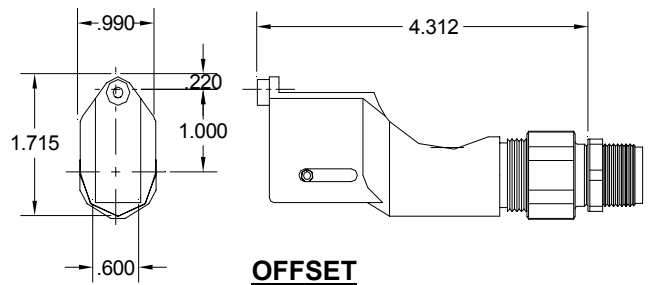

Cherrymax, Allmax, Huckmax NAS9301-9312, M7885 BACR15FP/FR & BACR15GF/GK	DIA.	NOSE ASSEMBLIES		
		STRAIGHT	RIGHT ANGLE	OFFSET
	1/8"	456MAX-701-17 (PULLS ALL 3)	456MAX-753A-54RA (PULLS ALL 3)	456MAX-704-43OS (PULLS ALL 3)
	5/32"			
	3/16"			

STRAIGHT

RIGHT ANGLE

OFFSET