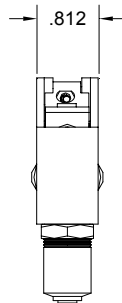

Cherrymax, Allmax, Huckmax NAS9301-9312, M7885 BACR15FP/FR & BACR15GF/GK	DIA.	NOSE ASSEMBLIES		
		STRAIGHT	RIGHT ANGLE	OFFSET
	1/8"	456MAX-701-17 (PULLS ALL 3)	456MAX-753A-54RA (PULLS ALL 3)	456MAX-704-43OS (PULLS ALL 3)
	5/32"			
	3/16"			

STRAIGHT

RIGHT ANGLE

OFFSET