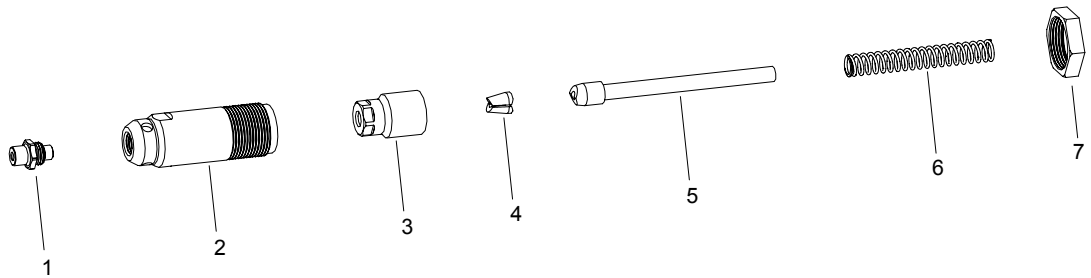

SELECTION CHART FOR PROTRUDING HEAD ONLY

RIVET	DIA.	NOSE ASSEMBLY	NOSE TIP 1	FOLLOWER
MULTI-GRIP STRUCTURAL RIVET 4	3/16 2 1/4 2,3	PH6-734-20 PH6-734-20	----	----

GAGE BILT & HUCK STYLE 352 (3/4" DIAMETER) LOCKBOLT AND
BLIND RIVET NOSES MAY BE ATTACHED WITH 703352 ADAPTER.

- 1) YOU CAN CHANGE THE 703 NOSE ASSEMBLY (INCLUDED WITH TOOL) TO INSTALL OTHER FASTENERS BY PURCHASING NOSE TIP SHOWN AND USING APPROPRIATE FOLLOWER SHOWN.
- 2) NOSE ASSEMBLIES WITH A 743 DESIGNATION (8Z-743-24) MUST BE ORDERED AS COMPLETE NOSE ASSEMBLY.
- 3) ALUMINUM RIVET STEEL MANDREL ONLY (100 PSI REQUIRED FOR ALL 1/4" STEEL RIVETS).
- 4) 1/4" ALUMINUM ONLY.

NOTE: THE LAST 2 DIGITS OF THE NOSE ASSEMBLY REPRESENTS THE LENGTH THE NOSE
EXTENDS FROM THE TOOL. I.E. -20 = 2.0 INCHES

Rev. 8/07

GAGE BILT
MADE IN U.S.A.

GAGE BILT PRODUCTS CORP.

14500 Barber Drive (586) 771-7664
Warren, Mi 48088 (586) 771-2665 Fax
e-mail:solutions@gagebilt.com / www.gagebilt.com

Type:		Fastener:	Recommended Tool:
Self-Releasing		See Chart	GBP703D & GBP743C
Ref. No.	Qty.	Description	XX-703-18
1	1	Nose Tip	See Chart
2	1	Anvil-Holder	10757-1
3	1	Collet	20518
4	1	Jaw Set (2 pcs.)	30617
5	1	Follower	See Chart
6	1	Spring	405371
7	1	Jam Nut	70820